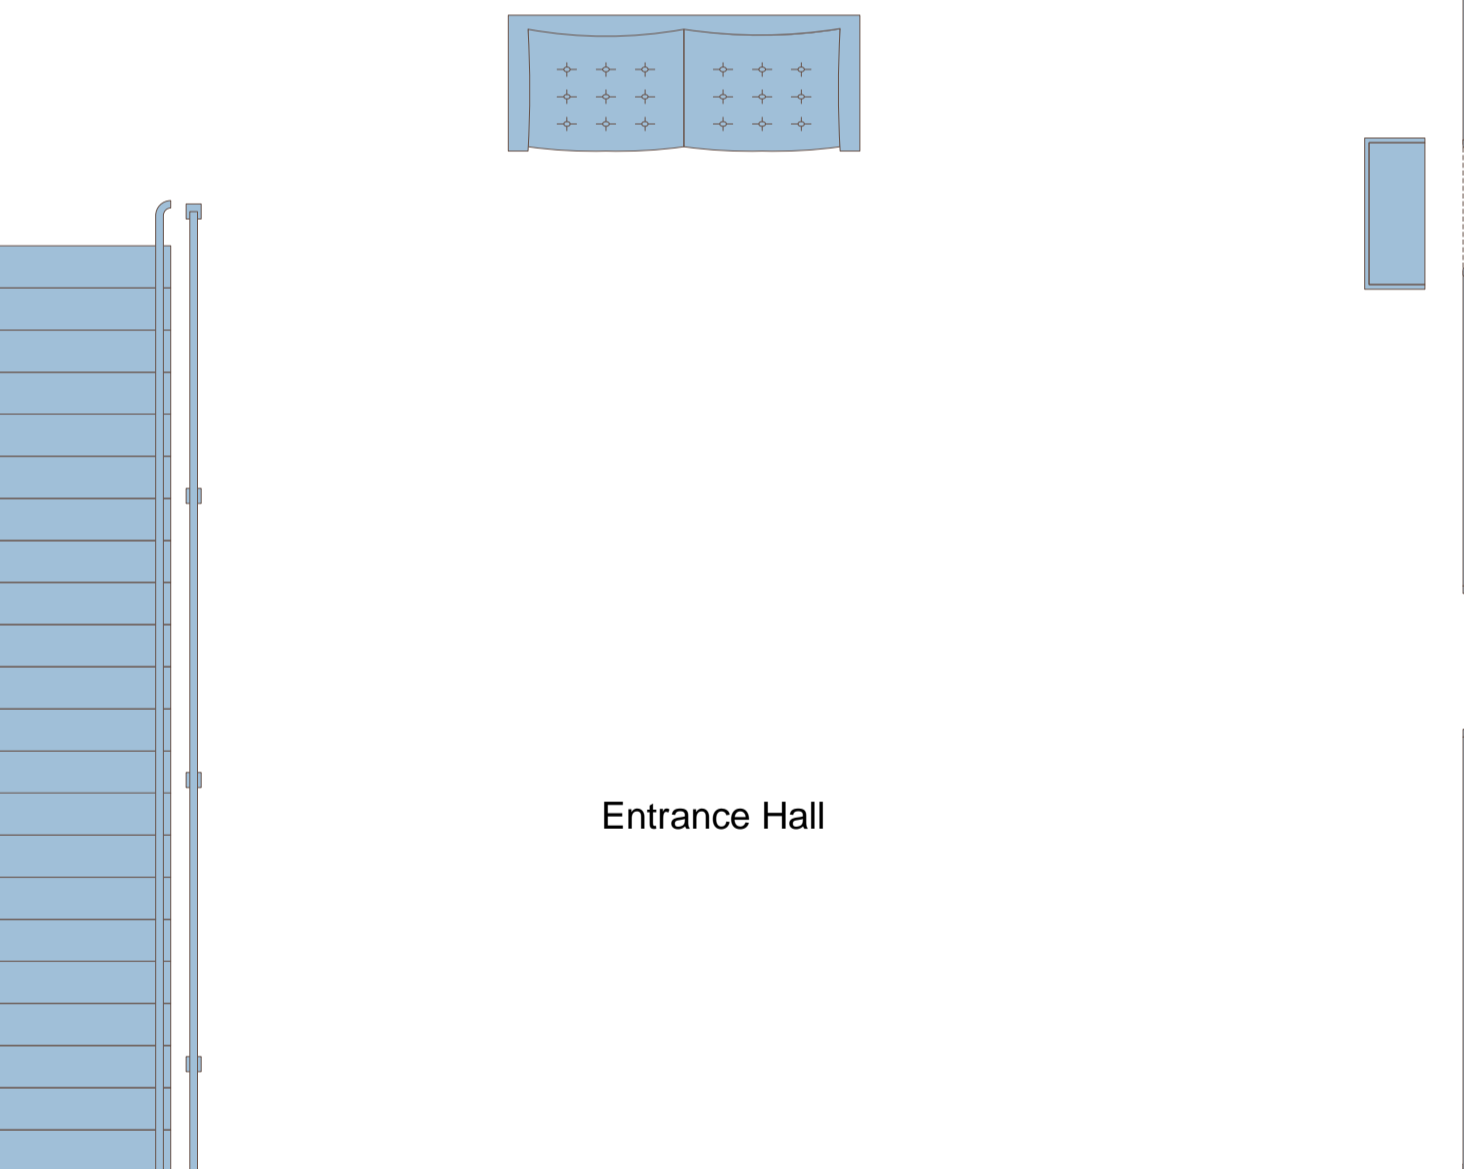

Conservatory

Kitchen

Dining Room

Ground Floor Plan – Not to Scale

Garage

Not in Use for Holiday House Letting / Rental

Up

Entrance Hall

Entrance
Conservatory

Lounge

1 3 m

Downstairs Cloakroom /
Bathroom