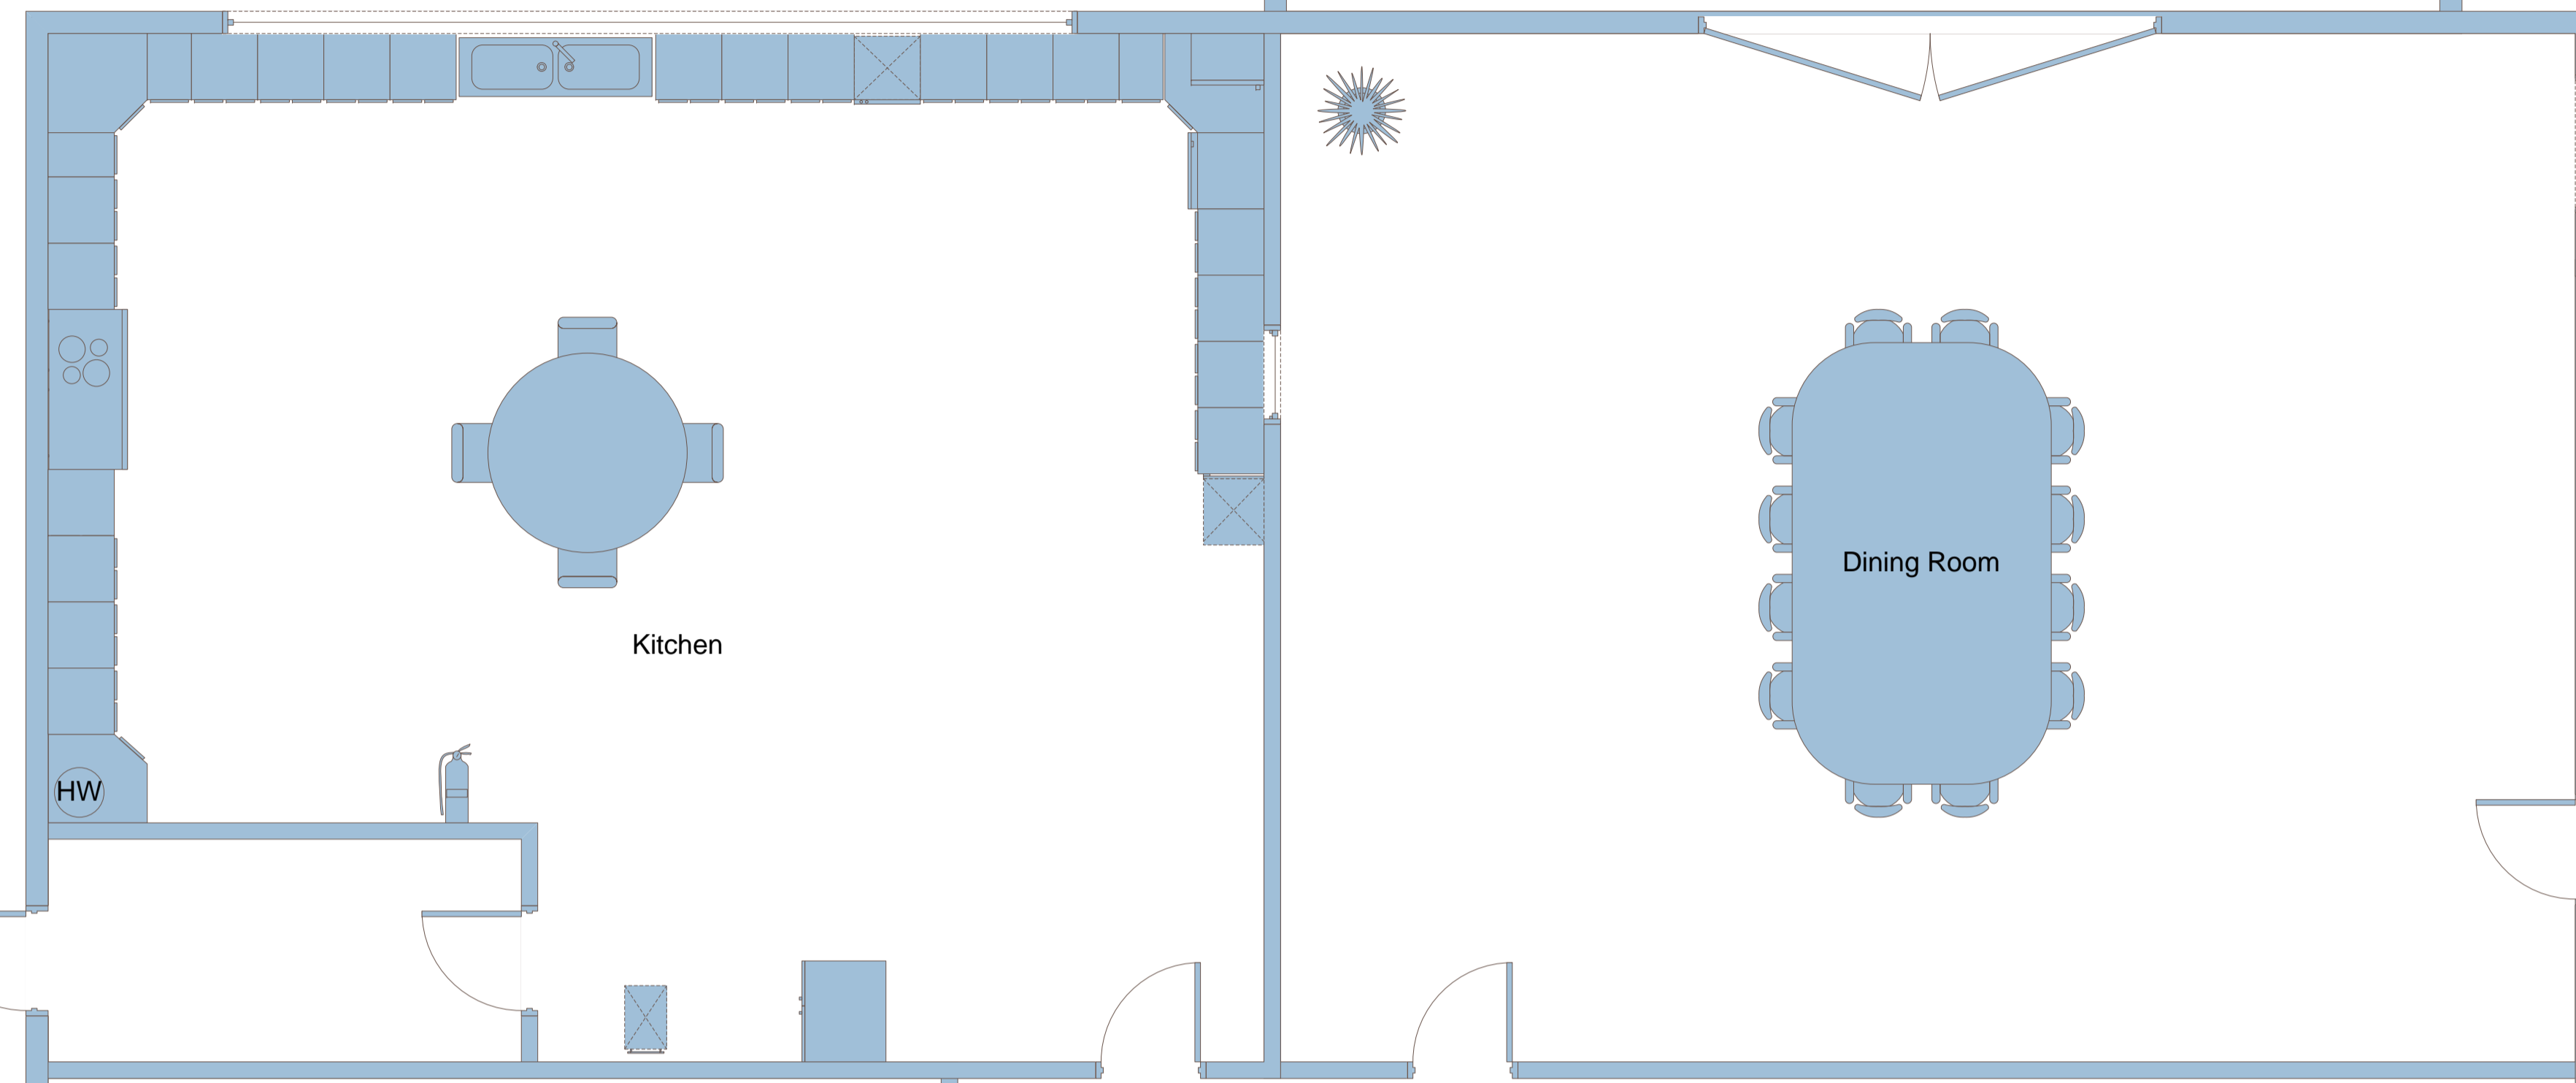

Conservatory

Kitchen

Dining Room

Ground Floor Plan – Not to Scale

Garage

Not in Use for Holiday House Letting / Rental

Up

Entrance Hall

Entrance
Conservatory

Lounge

1 3 m

Downstairs Cloakroom /
Bathroom