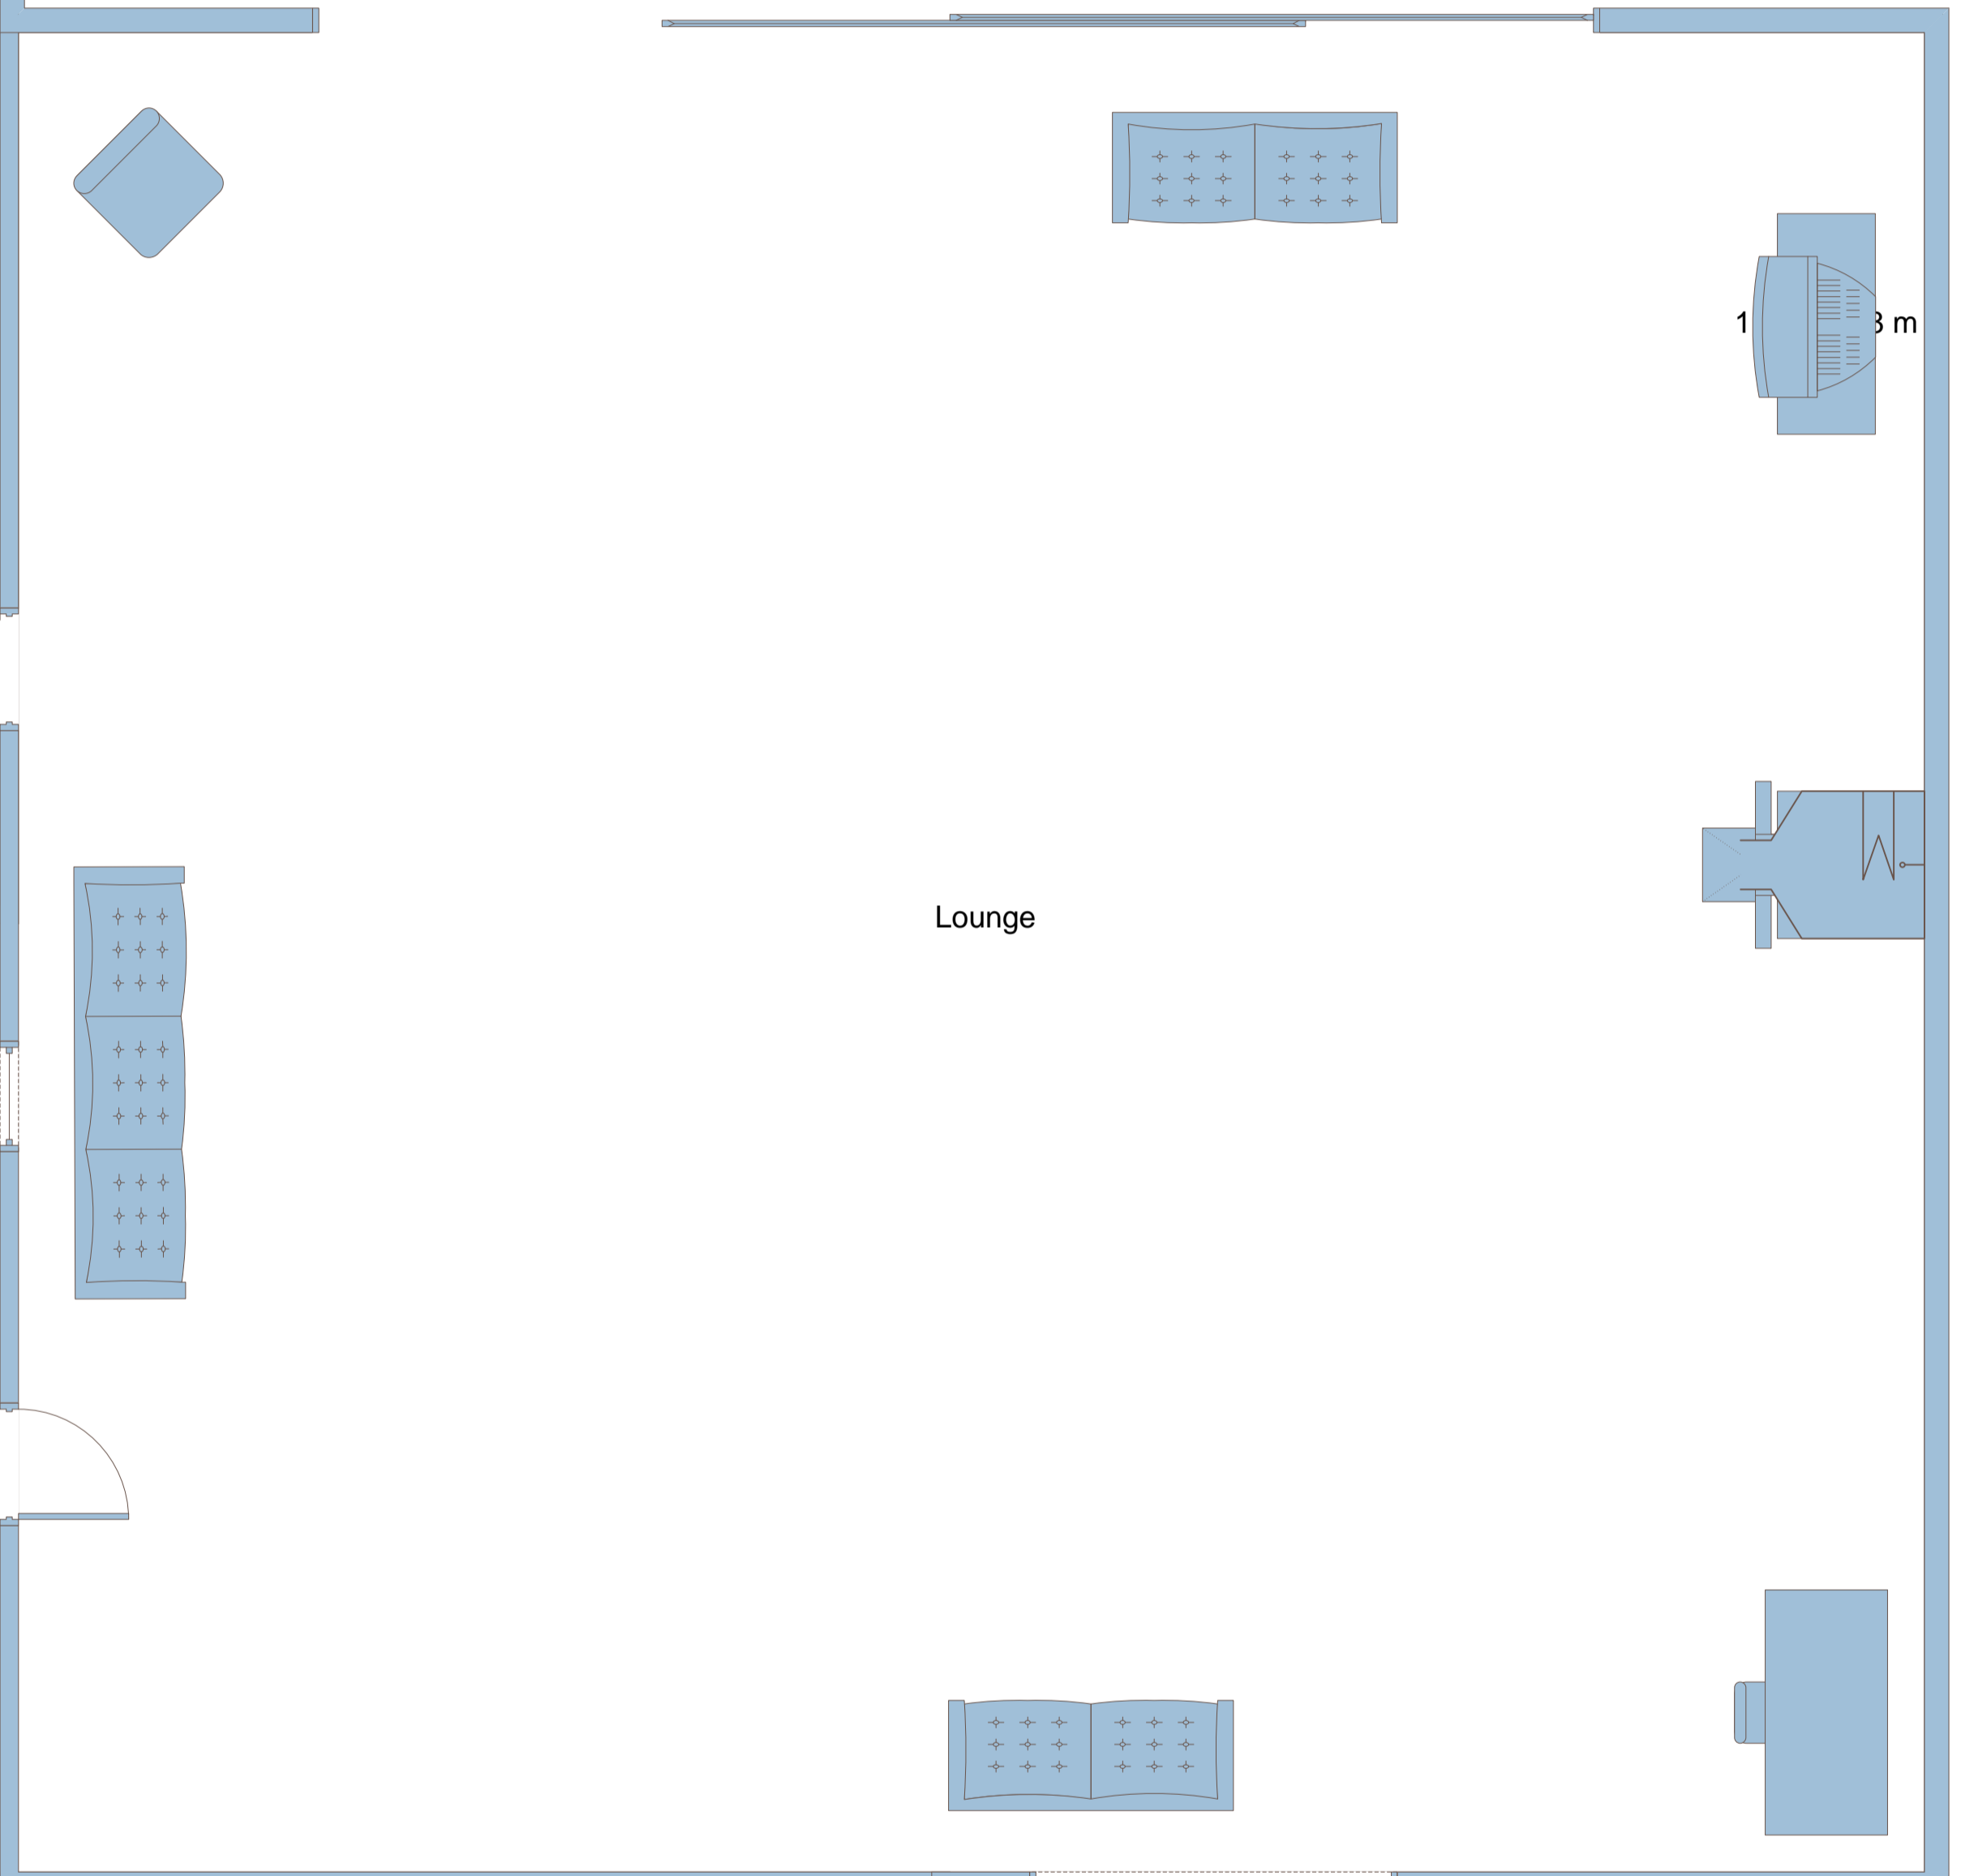

Conservatory

Kitchen

Dining Room

Ground Floor Plan – Not to Scale

Garage

Not in Use for Holiday House Letting / Rental

Up

Entrance Hall

Entrance
Conservatory

Lounge

1 3 m

Downstairs Cloakroom /
Bathroom